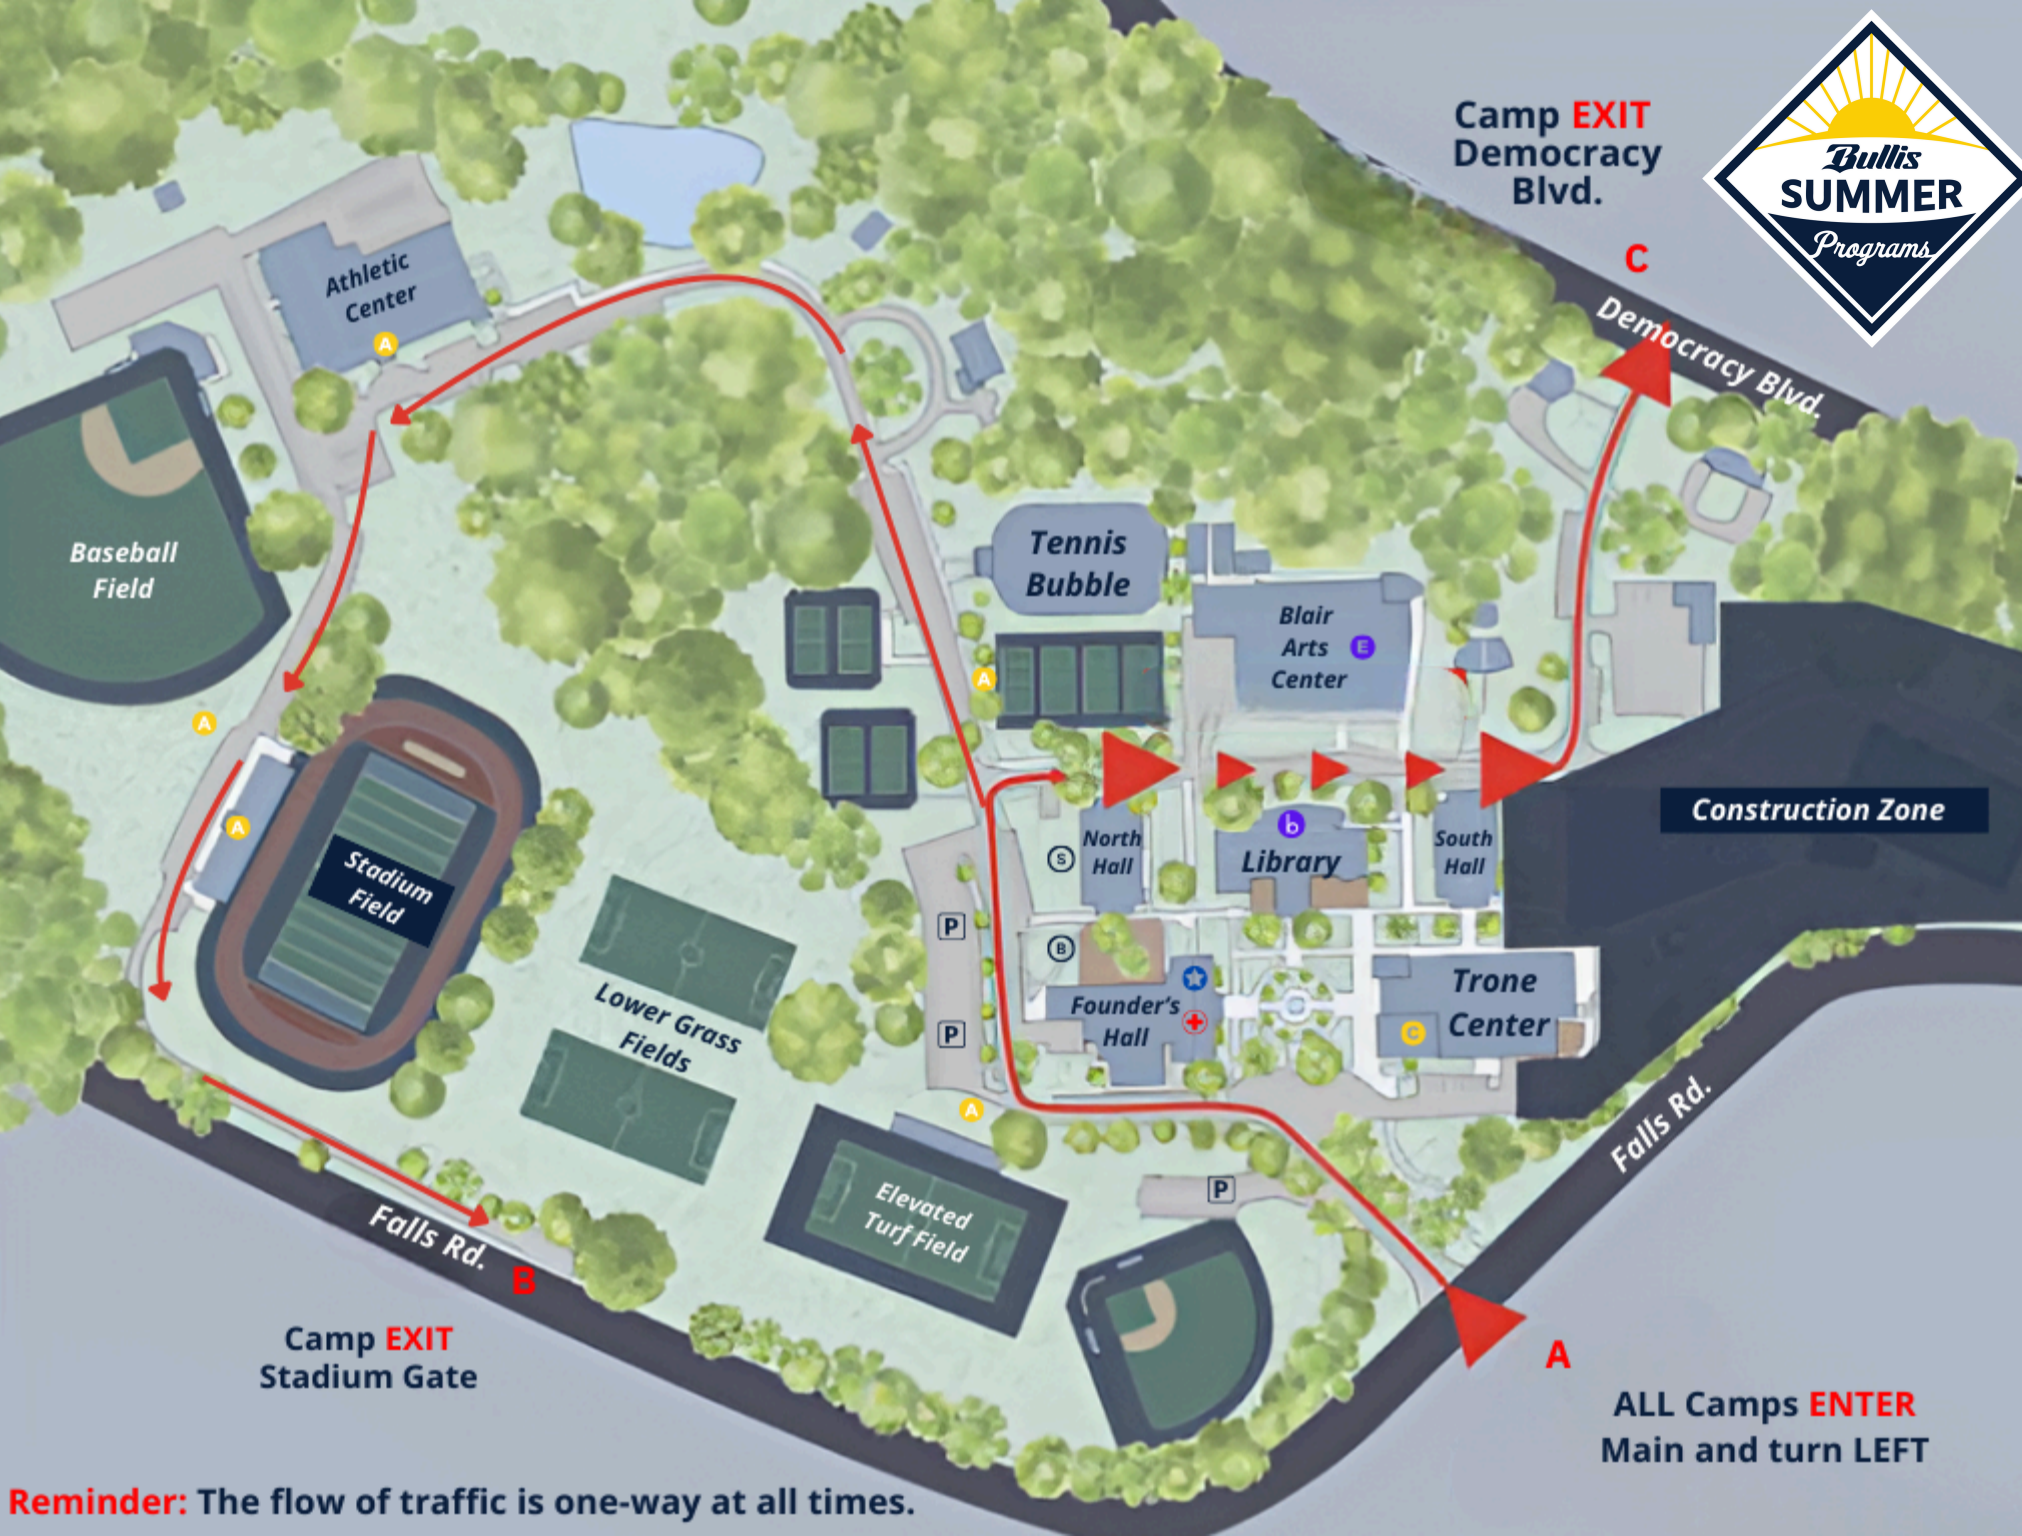

Bullis Summer Programs Campus Map

10601 Falls Road Potomac, MD 20854

301-983-5741

- Camp Office
- Nurse
- Athletics Drop-Off/Pick Up
- Bulldog Day Drop-Off/Pick Up
- Bulldog Day Jr. Drop-Off/Pick Up
- Specialty Camp Drop-Off/Pick Up
- CIT Meeting Room / Drop-Off
- Extended Day Drop-Off/Pick Up
- Camp Entrance
- Stadium Exit
- Democracy Blvd. Exit
- Parking

Camp EXIT
Democracy Blvd.

Democracy Blvd.

Construction Zone

Falls Rd.

Camp EXIT
Stadium Gate

ALL Camps ENTER
Main and turn LEFT

Reminder: The flow of traffic is one-way at all times.